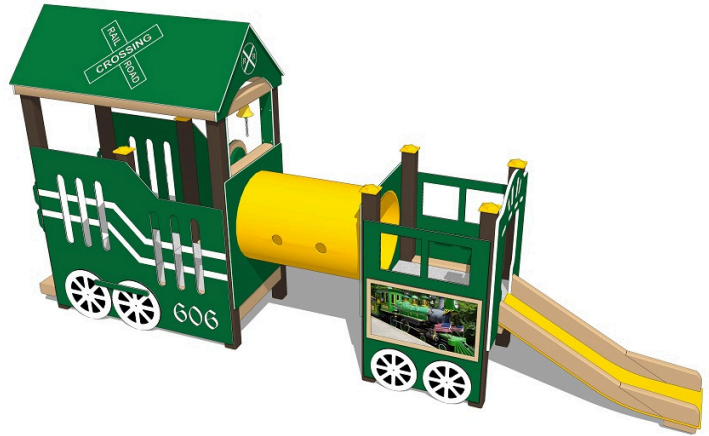

Galaxy Express

MSRP \$13,612.00

SALE \$12,251.00

Highlights:

- Whimsical train-themed play area
- Multiple areas have hand grips
- Promotes socialization and cooperation among peers
- Works gross motor skills

Age Group: 6 to 23 months

Assembled Dimensions: 178" x 31" x 84"

Use Zone: 21' x 9' 6"

Catch the next train to adventure with the Galaxy Express! The adorable train-themed play structure is designed for toddlers making it an excellent place for them to begin making friends and trying new games. The "car" of the engine features a steering wheel for children to guide the train away with their imagination. There is a Big Dipper themed cutout on the roof. At the front of the engine is a tunnel that leads to the very front. The front of the engine features two pull-up bar panels for children to work on their core strength. Children can gently walk out the front on the Tot Scrambler Panel.