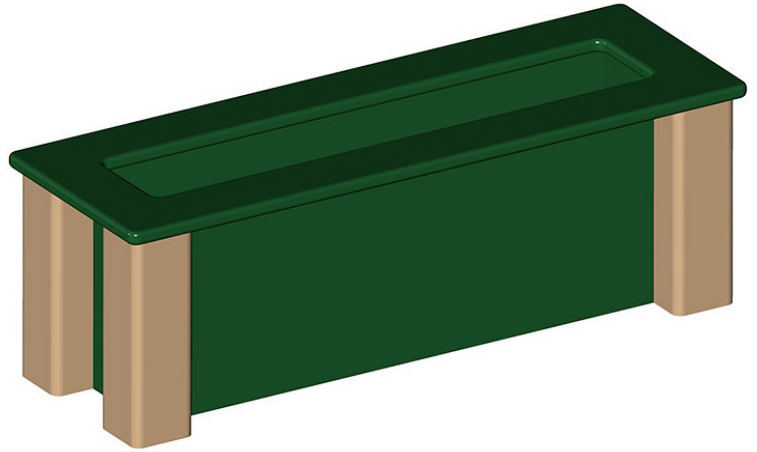

Planter

MSRP \$425.00

SALE \$383.00

Highlights:

- Durable EcoColor Plastic container
- Overhanging lip at the top to catch soil
- Elegant shape with inward placed sides
- Brown and green gives it an earthy tone

This Planter by Nature of Early Play is a great addition to any garden or park. Additionally these can be placed in places different than outdoor areas to bring a little more greenery to the area, making it great for indoor use as well. Adding these planters to your area gives the chance to allow kids to plant fruits, vegetables or flowers that they are interested in. This can teach them responsibility as they water the plants every day and tend to the leaves. This Planter is made from recycled plastic materials is the perfect way to bring greenery to your location, while also making the world a greener place in general. The post-consumer plastic has high strength and water resistance to help it withstand all types of weather while keeping water and soil contained inside the planter. This elongated shape looks great alongside pathways, or in pairs flanking an entrance. The tops of the planters have overhangs which conveniently double as handles to allow easy transportation of the lightweight planter when it is empty. These plants are one-foot in width and one-foot in height, except for the cube which is 2-feet in length, height and width. Choose your length preference.