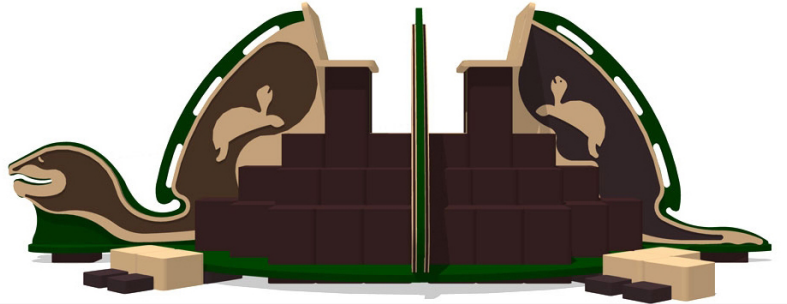

## Galapagos

**MSRP \$7,818.00**

**SALE \$7,037.00**

### Highlights:

- Friendly tortoise structure
- Multiple blocks for children to climb on
- Adds character to any outdoor area
- Available in different colors to fit your playground

**Age Group:** 6 to 23 months

**Assembled Dimensions:** 98" x 54" x 31"

**Use Zone:** 14' 7" x 10' 7"

---

The Galapagos Early Childhood Climber is a haven for climbing and fun, imaginative play. It consists of a large number of square recycled plastic posts which form a mountain of blocks to climb. These blocks have beveled vertical edges for safety, but flat tops that make them easier to balance on. The structure not only has smiling tortoise decals climbing towards the top, the entire structure is actually shaped like one giant Galapagos Tortoise. The top of its shell even has two seats where children can sit with a view as they pretend to ride the tortoise all around the playground.