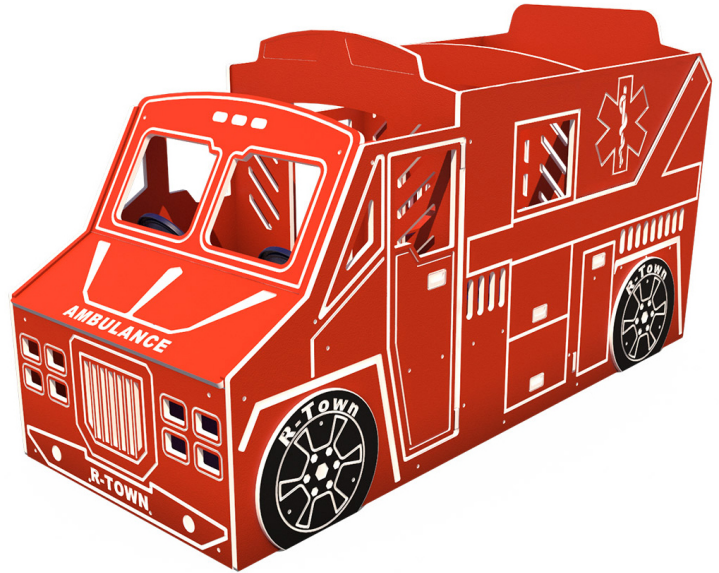

## R-Town Ambulance

**MSRP \$13,662.00**

**SALE \$11,613.00**

### Highlights:

- Two steering wheels up front
- Great illustrated details aid immersion
- Large play space lets multiple children socialize
- Encourages kids to make believe and use their creativity

**Age Group:** 2 to 12 years

**Use Zone:** 20' x 16'

---

The R-Town Ambulance is a big and bold pretend play vehicle that will instantly have kids crowding around to get inside and begin acting out dramatic stories of medical rescues. Children can take on the roles of emergency medical technicians and simulate scenarios where they are the heroes saving the day and keeping people alive. The opportunity for youngsters to explore these hypothetical situations can be key to their cognitive and social development. Make believe helps kids develop the habit of looking towards their future and what types of jobs they might have as they become adults. Visiting a playground and acting out a scene for an hour one day on the R-Town Ambulance might very well start a child down the path of becoming an ambulance driver, nurse, or doctor. This structure works well as part of a standard playground or can be used alongside other dramatic play houses and cars to build imaginary towns or cities. The R-Town Ambulance can be purchased as a non-moving post mounted version or as a bouncing spring mounted version.