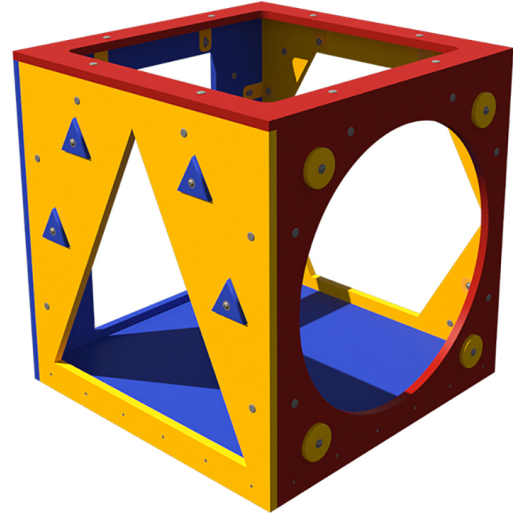

Literacy Cube

MSRP \$1,642.00

SALE \$1,396.00

Highlights:

- Colorful paint gives cube a friendly appearance
- Helps children learn about shapes and patterns
- Ideal for youth learning to crawl or beginning to walk
- Light enough that adults can move but too heavy for little kids

Age Group: 6 to 23 months

Unit Size: 3' x 3'

The Literacy Cube is an engaging portable play item that little children will enjoy crawling into and out of as they consider its differently shaped doorways. The cube is light enough for grownups to pick up and move while being heavy enough to prevent accidental movement from the little ones exploring the interior. You can incorporate the Literacy Cube into lesson plans at your school or as part of an impromptu education session. Children can be encouraged to crawl into the cube through a triangle and asked to leave via a circle, for example. This way they'll be combining physical exercise with a chance to enhance mental abilities. The cube's bright primary colors and welcoming design invites interaction and it'll be sure to be a big hit at your daycare, church, preschool or kindergarten. And the large opening overhead and ample width of the passages lets grownups easily see inside to monitor kiddos and make sure they're playing safely.