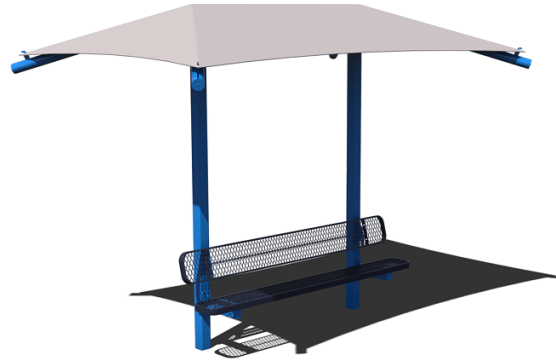

Essentials - Regal Bench with Shade

MSRP \$7,035.00

SALE \$5,980.00

Highlights:

- Includes Elbow Glide
- Lengthy 8' Bench with Back and Spacious Shade
- Features Textured Polyethylene Seat and Backrest
- Made From Powder Coat Frame and Features In-ground Mount

Spending the day at a park or outdoor location is an excellent experience for all types of families, but being in the hot sun all day can be exhausting; find instant relief from the heat with Superior Amenities' Shaded Bench. Combining an 8-foot regal bench with a 12/5' x 8' shade, will provide ample relief for all who sit here. The Shaded Bench will provide a cool place of relaxation for kids, adults and other park goers, even on those hot summer days, ensuring your park has a modern, and new-age look. Made from a textured polyethylene, this Shaded Bench was created with top comfort, and relaxation in mind. The powder coat frame will enhance durability, require less maintenance, and resist damage, providing your park with a longer lasting product. For installation, this product requires in-ground mount only to guarantee the utmost safety for all park visitors. For installation with ease, Glide Elbow is also included with purchase.