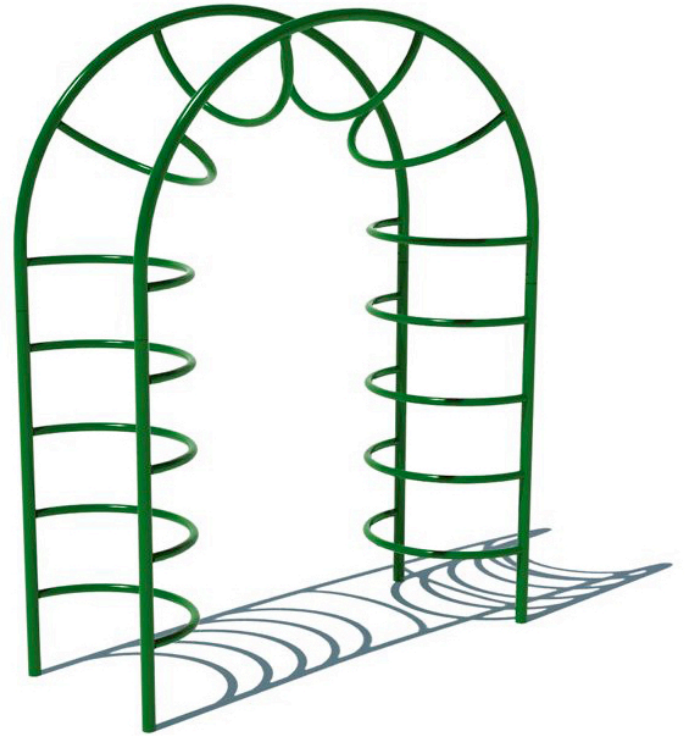

Senior Hump Camel Climber

MSRP \$2,605.00

SALE \$2,215.00

Age Group: 5 to 12 years

Footprint: 2' long x 5' wide 7' high

Use Zone: 14' x 17'

This climber has an artistic look; it is sure to improve the aesthetic appeal of any park or playground. Designed for older kids, the Senior Hump Camel Climber reaches seven feet at the height of the camel hump. A series of loop rungs are attached to parallel support poles to create the camel hump shape of this playground climber. This climber is best suited for parks and playground where kids from 5-12 play, for example elementary and middle school, neighborhood parks, and recreation centers. This climber keeps kids entertained while also giving them a complete full-body workout. Climbing around on this play equipment utilizes every muscle in the body including major muscles like abdominals, back, arm, and leg muscles. The Senior Hump Camel Climber must be in-ground mounted and fortified with concrete footers to comply with playground safety regulations.